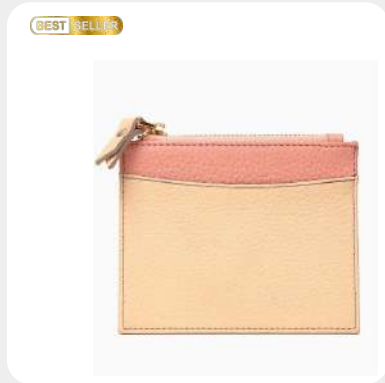

SKU CODE: #W0804

**UNISEX HAND PORTFOLIO**

Genuine Leather  
 Colour options ✓  
 Private label ✓

SKU CODE: #W0804

**UNISEX HAND PORTFOLIO**

Genuine Leather  
 Colour options ✓  
 Private label ✓

SKU CODE: #W0804

**UNISEX HAND PORTFOLIO**

Genuine Leather  
 Colour options ✓  
 Private label ✓

SKU CODE: #W535

**WOMEN WALLET**

Genuine Leather  
 Colour options ✓  
 Private label ✓

SKU CODE: #W535

**WOMEN WALLET**

Genuine Leather  
 Colour options ✓  
 Private label ✓