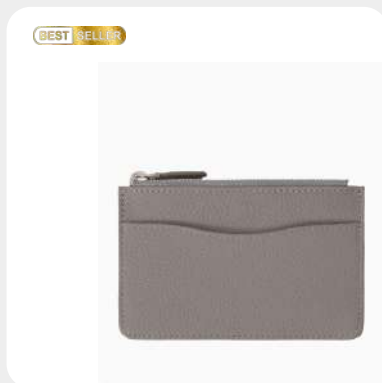

SKU CODE: #W2221

**WOMEN HAND PORTFOLIO**

Genuine Leather

Colour options ✓  
Private label ✓

BEST SELLER

SKU CODE: #W2221

**WOMEN HAND PORTFOLIO**

Genuine Leather

Colour options ✓  
Private label ✓

BEST SELLER

SKU CODE: #W2221

**WOMEN HAND PORTFOLIO**

Genuine Leather

Colour options ✓  
Private label ✓

BEST SELLER

SKU CODE: #W904MG

**WOMEN WALLET**

Genuine Leather

Colour options ✓  
Private label ✓

BEST SELLER

SKU CODE: #W904MG

**WOMEN WALLET**

Genuine Leather

Colour options ✓  
Private label ✓