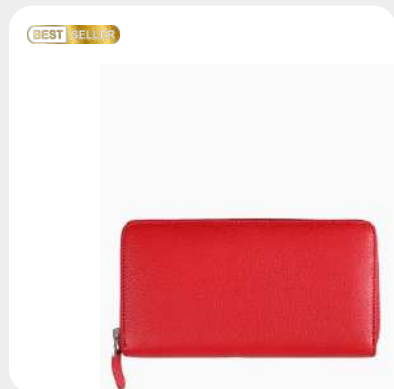

**UNISEX HAND PORTFOLIO**

Genuine Leather  
 Colour options ✓  
 Private label ✓

SKU CODE: #W535

**WOMEN WALLET**

Genuine Leather  
 Colour options ✓  
 Private label ✓

SKU CODE: #W535

**WOMEN WALLET**

Genuine Leather  
 Colour options ✓  
 Private label ✓

SKU CODE: #W535

**WOMEN WALLET**

Genuine Leather  
 Colour options ✓  
 Private label ✓

SKU CODE: #W907

**WOMEN HAND PORTFOLIO**

Genuine Leather  
 Colour options ✓  
 Private label ✓

SKU CODE: #W907

**WOMEN HAND PORTFOLIO**

Genuine Leather  
 Colour options ✓  
 Private label ✓

SKU CODE: #W907

**WOMEN HAND PORTFOLIO**

Genuine Leather  
 Colour options ✓  
 Private label ✓

Contact us for more stock items or custom design...

BEST SELLER