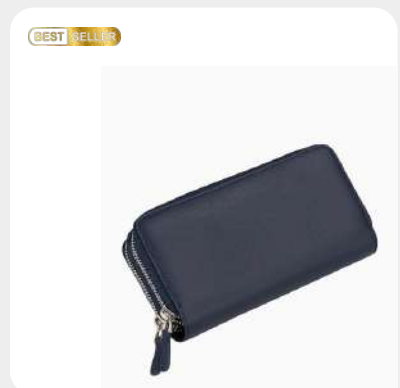

BEST SELLER

SKU CODE: #W904MG

**WOMEN WALLET**

Genuine Leather

Colour options ✓  
Private label ✓

BEST SELLER

SKU CODE: #W8265MG

**UNISEX HAND PORTFOLIO**

Genuine Leather

Colour options ✓  
Private label ✓

BEST SELLER

SKU CODE: #W8265MG

**UNISEX HAND PORTFOLIO**

Genuine Leather

Colour options ✓  
Private label ✓

BEST SELLER

SKU CODE: #W8265MG

**UNISEX HAND PORTFOLIO**

Genuine Leather

Colour options ✓  
Private label ✓

SKU CODE: #W287

**VERTICAL MENS WALLET**

Genuine Leather

Colour options ✓  
Private label ✓