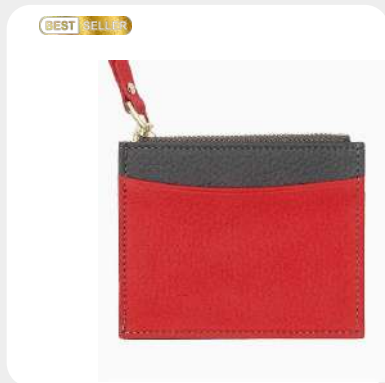

**UNISEX HAND PORTFOLIO**

Genuine Leather  
 Colour options ✓  
 Private label ✓

SKU CODE: #W535

**WOMEN WALLET**

Genuine Leather  
 Colour options ✓  
 Private label ✓

SKU CODE: #W535

**WOMEN WALLET**

Genuine Leather  
 Colour options ✓  
 Private label ✓

SKU CODE: #W535

**WOMEN WALLET**

Genuine Leather  
 Colour options ✓  
 Private label ✓

SKU CODE: #W907

**WOMEN HAND PORTFOLIO**

Genuine Leather  
 Colour options ✓  
 Private label ✓

SKU CODE: #W907

**WOMEN HAND PORTFOLIO**