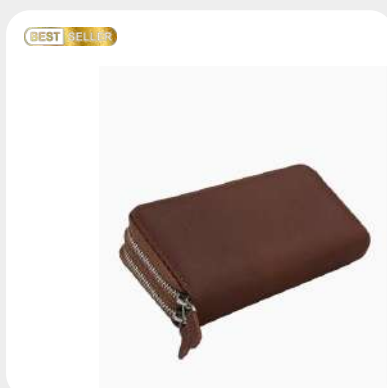

BEST SELLER

SKU CODE: #W904MG

**WOMEN WALLET**

Genuine Leather

Colour options ✓  
Private label ✓

BEST SELLER

SKU CODE: #W8265MG

**UNISEX HAND PORTFOLIO**

Genuine Leather

Colour options ✓  
Private label ✓

BEST SELLER

SKU CODE: #W8265MG

**UNISEX HAND PORTFOLIO**

Genuine Leather

Colour options ✓  
Private label ✓

BEST SELLER